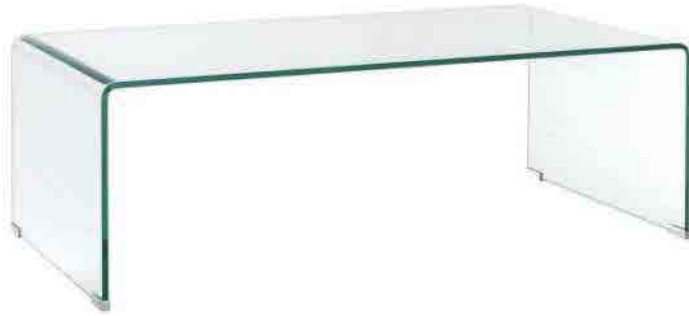

PADDED SURFACE ROUND TABLE

Width: 180 cm

Depth: 97 cm

Height: 74 cm

BISTRO TABLE (+LINEN)

Width: 70 cm

Height: 117cm

WOODEN SURFACE BISTRO TABLE

Width: 70 cm

Height: 117 cm

RATTAN TABLE

Width: 115 cm

Depth: 115 cm

Height: 75 cm

SQUARE TABLE

Width: 90 cm

Depth: 90 cm

Height: 77cm

ACRYLIC COFFEE TABLE

Width: 100 cm

Depth: 50 cm

Height: 40 cm

RATTAN COFFEE TABLE

Width: 80 cm

Depth: 80 cm

Height: 27 cm

OVAL COFFEE TABLE

Width: 60 cm

Depth: 100 cm

Height: 51 cm

LED ROUND TABLE

Width: 110 cm