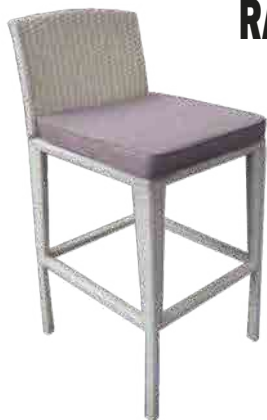

TUB CHAIR

Width: 63 cm

Depth: 60 cm

Height: 73 cm

TUB CHAIR

Width: 76 cm

Depth: 60 cm

Height: 74cm