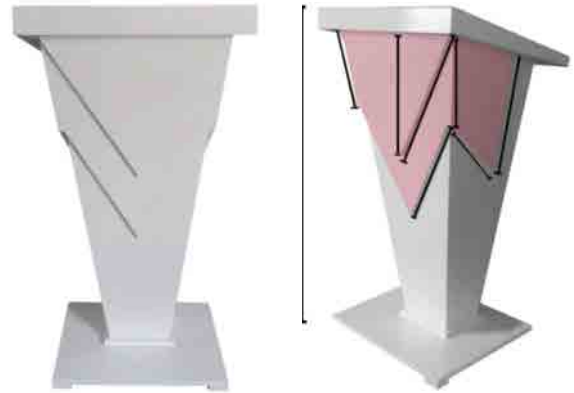

**WHITE DIAMOND STRAIGHT
BAR**

Width: 144 cm

Depth: 30/55 cm

Height: 119 cm

**WHITE SQUARE STRAIGHT
BAR**

Width: 138 cm
Depth: 57 cm
Height: 117 cm

**WHITE SQUARE CORNER
BAR**

Width: 138 cm
Depth: 57 cm
Height: 117 cm

LED - STRAIGHT FIT BAR

Width: 110 cm

Depth: 38 cm

Height: 105 cm

LED - CURVED FIT BAR

Width: 157 cm

Depth: 38 cm

Height: 105 cm

PODIUM A

Depth: 62 cm

Height: 114 cm

PODIUM B

Depth: 62 cm

Height: 114 cm

CURVED PODIUM

Depth: 50 cm

Height: 117 cm

PLAIN PODIUM

Depth: 64 cm

Height: 117 cm

EASEL

FLIP CHARTS

Width: 70 cm

Height: 190 cm