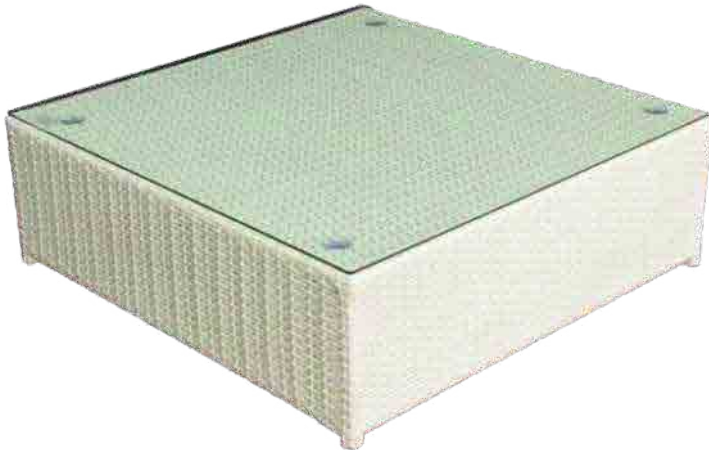

Depth: 90 cm

Height: 77cm

ACRYLIC COFFEE TABLE

Width: 100 cm

Depth: 50 cm

Height: 40 cm

RATTAN COFFEE TABLE

Width: 80 cm