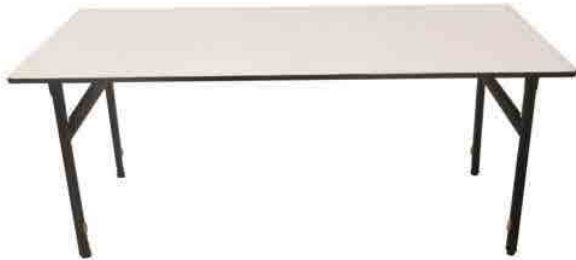

Width: 120 cm

Depth: 54 cm

Height: 54 cm

CUSTOMIZED PALLET SOFA

LARGE SELECTION OF CUSHIONS

WOODEN PICNIC TABLE

BEAN BAG

The image shows the interior of a large event tent with a red floor and a high, arched ceiling. Rows of dark wooden tables and black chairs are arranged throughout the space. In the background, a red banner reads "TRAVEL BINGO" and "GREAT PRIZES TO BE WON!". To the left, another banner says "EAT DRINK & BE MERRY" and "LIVE FREE HOUSE FREE". The tent is illuminated by overhead lights, and large windows on the right side offer a view of an outdoor area with other tents and structures.

TABLES, DESKS & UNITS

**WOODEN SURFACE
TABLE** Width: 80 cm
Height: 75 cm

**4FT FOLDABLE LEGS
TABLE** Width: 121 cm
Height: 60 cm

**6FT NARROW FOLDABLE
LEGS
TABLE**

Width: 181 cm
Height: 75 cm

**6FT FOLDABLE LEGS PADDED
SURFACE
TABLE**

Width: 180 cm
Depth: 76 cm
Height: 76 cm

**6FT FOLDABLE LEGS
TABLE**

Width: 182 cm

Depth: 75 cm

Height: 75 cm

**6FT FOLDABLE LEGS &
BOARD
TABLE**

Width: 182cm

Height: 75 cm