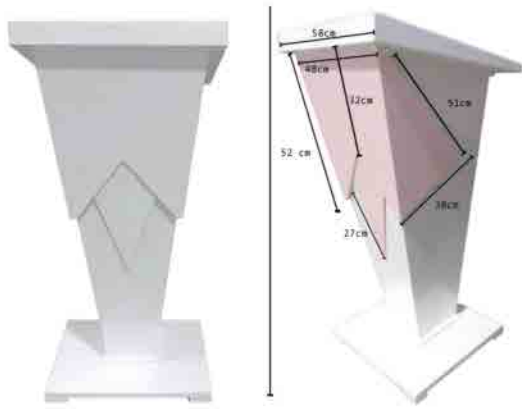

**WHITE DIAMOND STRAIGHT
BAR**

Width: 144 cm

Depth: 30/55 cm

Height: 119 cm

**WHITE SQUARE STRAIGHT
BAR**

Width: 138 cm
Depth: 57 cm
Height: 117 cm

**WHITE SQUARE CORNER
BAR**

Width: 138 cm
Depth: 57 cm
Height: 117 cm

LED - STRAIGHT FIT BAR

Width: 110 cm

Depth: 38 cm

Height: 105 cm

LED - CURVED FIT BAR

Width: 157 cm

Depth: 38 cm

Height: 105 cm

PODIUM A

Depth: 62 cm

Height: 114 cm

PODIUM B

Depth: 62 cm

Height: 114 cm

CURVED PODIUM

Depth: 50 cm

Height: 117 cm

PLAIN PODIUM

Depth: 64 cm

Height: 117 cm

EASEL

FLIP CHARTS

Width: 70 cm

Height: 190 cm