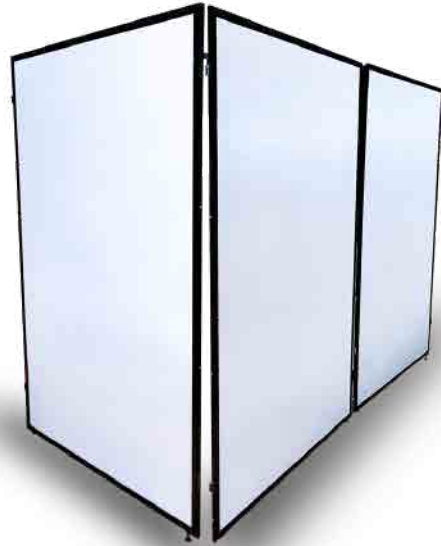

Height: 2 m

LOW CROWD BARRIER

Width: 2.1 m
Height: 1.1 m

MOJO BARRIER

Width: 1m

WATER BARRIER

NO PARKING SIGN

PARTITIONS